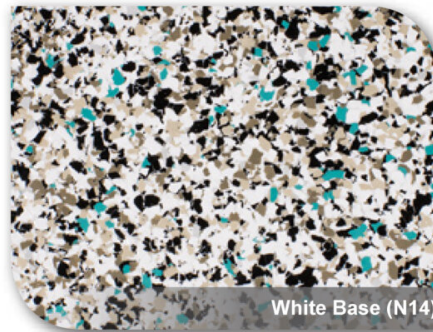

White Base (N14)

Wombat

Featuring Aqua Berry Punch - 5%