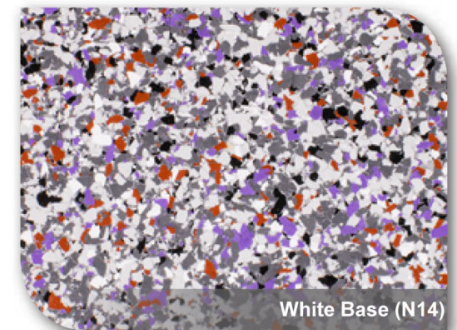

White Base (N14)

Carbonite Grey

Featuring Eggplant Buzz - 10%