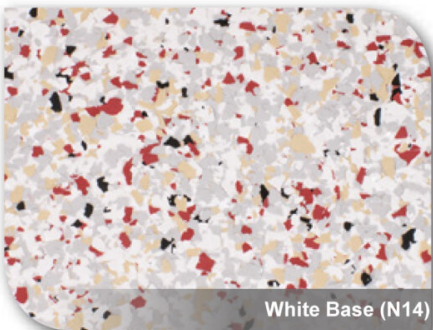

White Base (N14)

Sugar Glider

Featuring Wild Watermelon - 10%