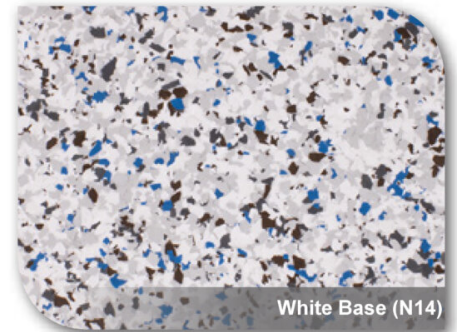

White Base (N14)

Platypus

Featuring Blueberry Smash - 5%