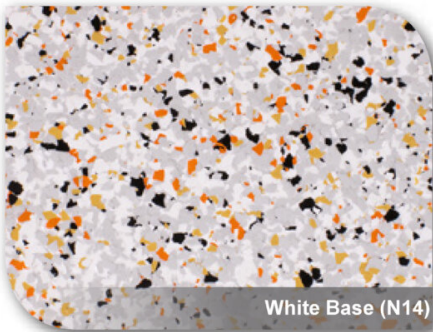

BE INSPIRED
Highlights

DIY COLOUR BLENDS

CREATE YOUR OWN UNIQUE FLOOR BY MIXING ANY OF OUR FLAKE PRODUCTS TOGETHER LIKE THESE EXAMPLES BELOW

White Base (N14)

Barn Owl

Featuring Orange Crush - 5%