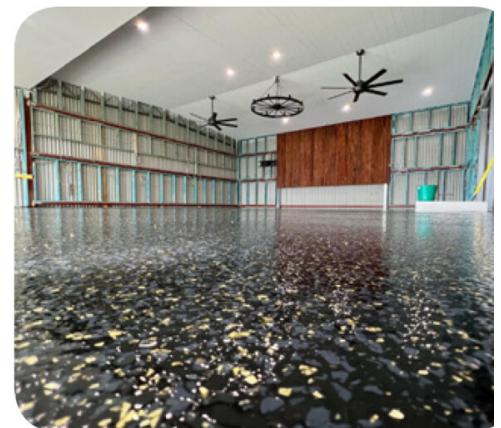

The samples above are not part of our standard range. Each custom colour blend is to be created by the client.