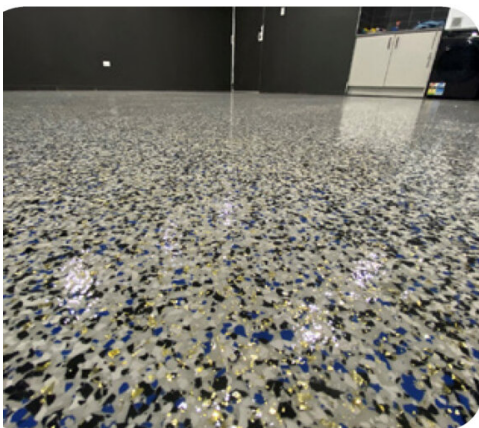

The samples above are not part of our standard range. Each custom colour blend is to be created by the client.